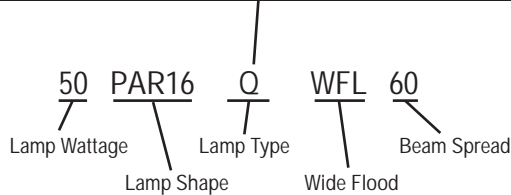

DAMAR®

LIGHTING THE WORLD

TUNGSTEN HALOGEN

KEY TO HEADINGS

The reference material in these headings may help you in confirming tungsten halogen lamp specifications and in ordering products. Lamps are grouped by product line, then into groups according to wattage, bulb shape and size, and base. The exception to this rule may occur with specialty items. For assistance, please contact your Damar representative.

Watt:

Energy expended. To estimate energy consumption (kw) multiply watts x hours of use and divide by 1000.

Beam/Notes/Color:

The total angle of a reflected beam (in degrees) to the point where the intensity falls to 50 percent of maximum/ Additional important information/ The physical appearance of the lamp.

Base:

The base type.

Item No:

The Damar Identification code

Volt:

Bulb electrical specs. are based on operating the bulb at the rated voltage.

Avg Life Hours:

Rated average life in hours.

Master Carton Label:

Number of units per case

Description:

The industry identification code

Watt	Base	Item No	Description	Volt	Avg Life Hours	Beam/Notes/Color	Ctn Qty
HALOGEN PAR LAMPS							
PAR14 (1.75" DIA) SHAPE							
35	E26	20320B	35PAR14QFL/50	120	2500	Flood	6
PAR16 (2" DIA) SHAPE							
45	E26	20940B	45PAR16Q/SEAL/NFL27	120	2500	Narrow Flood	15
		28342A	45PAR16Q/SEAL/NFL27	130	2500	Narrow Flood	15
50	E26	02916A	50PAR16Q/SEAL/WFL60	130	2000	Wide Flood	15